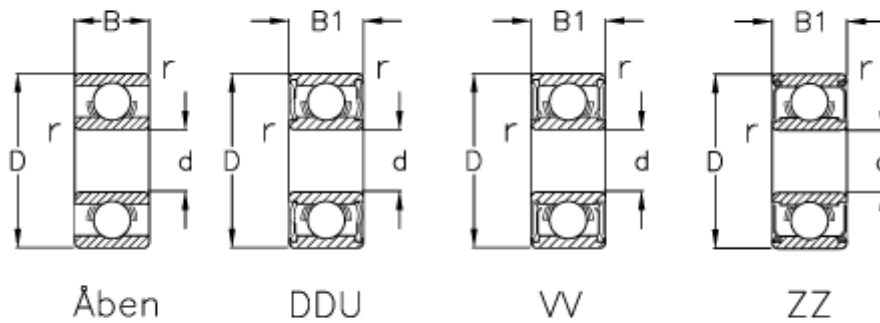

Data Sheet

Article number: 570405005002
Description: NSK Bearing 625 Open
d=5 D=16 B=5

Measures

B	= 5	Max rpm ZZ-WW = 36000
B1	= 5	r min = 0.3
d	= 5	Type = 625
D	= 16	
Load Cor (N)	= 670	
Load Cr (N)	= 1730	
Max rpm DD	= 32000	
Max rpm open	= 43000	